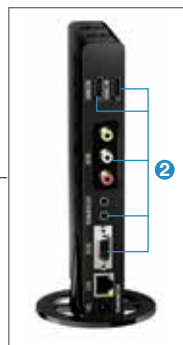

HD FLOW™ Pro Wireless Multimedia Kit

Features

- Full HD 1080p (60Hz) (24/30/60 fps) and passive 3D signal flow, ideal for ultra-fast signal streaming
- Long range, high-quality streaming up to 131ft (40m) with no reduction of picture quality
- Multicast up to four HD Flow™ Pro Wireless Receivers*
- Instant real-time transmission of Full HD media
- Transmits through walls and ceilings for multi-room streaming capability
- The HD Flow™ Pro (802.11n) private network resists interference and network sharing from nearby wireless routers
- Built-in IR does not require line-of-sight placement to control source devices such as DVR/set-top box, satellite box, Blu-ray®/DVD player, media server, VCR, game console
- Plug and play setup requires no software or driver installation

* Requires additional receiver units

- 1 Confirms that the 802.11n private network has been set up and is ready for Full HD 1080p and passive 3D wireless signal streaming
- 2 Plug in up to five (5) AV source devices and easily switch between them with the included remote control
- 3 Four (4) output port options available — ideal for virtually any output device
- 4 Built-in IR controls source devices without need for line-of-sight device placement
- 5 Small footprint makes it easy to fit the HD Flow™ Pro units into any application

Transmitter back

Receiver back

When running cables is not an option, stream HD content wirelessly with the HD Flow™ Pro Wireless Multimedia Kit. With five (5) inputs and the ability to multicast to up to four (4) displays, this wireless workhorse streams Full HD 1080p and passive 3D signals up to 131ft (40m) to an HDTV, projector or any other display. For new installations and retrofits alike, this kit is a project-saving tool for professional AV integrators for both commercial and residential applications.