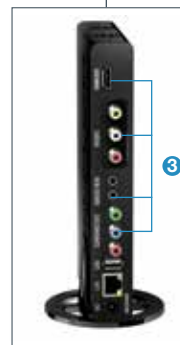

HD FLOW™ Pro Wireless Multimedia Kit

Features

- Full HD 1080p (60Hz) (24/30/60 fps) and passive 3D signal flow, ideal for ultra-fast signal streaming
- Long range, high-quality streaming up to 131ft (40m) with no reduction of picture quality
- Multicast up to four HD Flow™ Pro Wireless Receivers*
- Instant real-time transmission of Full HD media
- Transmits through walls and ceilings for multi-room streaming capability
- The HD Flow™ Pro (802.11n) private network resists interference and network sharing from nearby wireless routers
- Built-in IR does not require line-of-sight placement to control source devices such as DVR/set-top box, satellite box, Blu-ray®/DVD player, media server, VCR, game console
- Plug and play setup requires no software or driver installation

* Requires additional receiver units

- 1 Confirms that the 802.11n private network has been set up and is ready for Full HD 1080p and passive 3D wireless signal streaming
- 2 Plug in up to five (5) AV source devices and easily switch between them with the included remote control
- 3 Four (4) output port options available — ideal for virtually any output device
- 4 Built-in IR controls source devices without need for line-of-sight device placement
- 5 Small footprint makes it easy to fit the HD Flow™ Pro units into any application

Transmitter back

Receiver back

When running cables is not an option, stream HD content wirelessly with the HD Flow™ Pro Wireless Multimedia Kit. With five (5) inputs and the ability to multicast to up to four (4) displays, this wireless workhorse streams Full HD 1080p and passive 3D signals up to 131ft (40m) to an HDTV, projector or any other display. For new installations and retrofits alike, this kit is a project-saving tool for professional AV integrators for both commercial and residential applications.